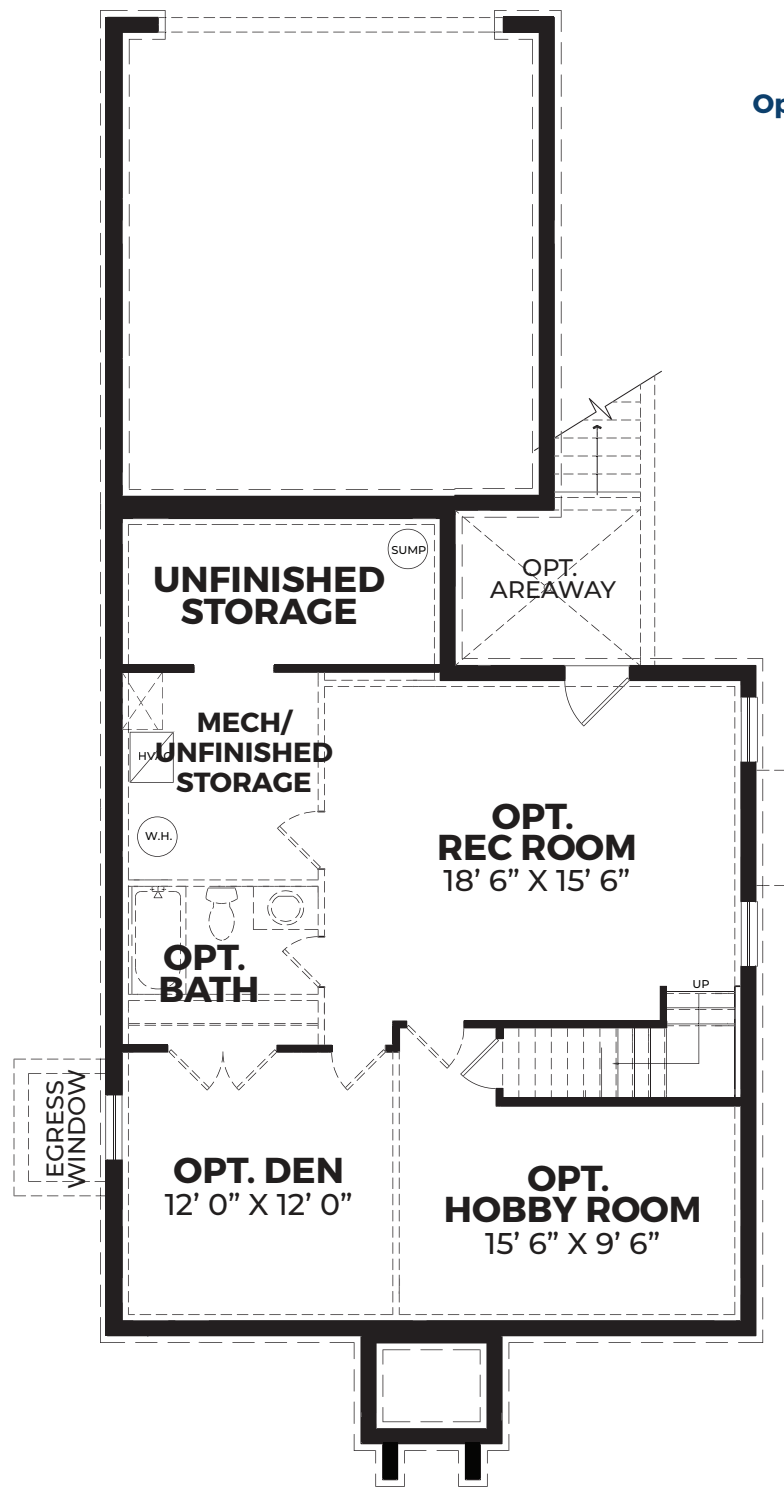

FOUNDATION

ATLANTIC
BUILDERS

ATLANTICBUILDERS.COM

BASE PRICE	
HOMESITE NUMBER	
HOMESITE PREMIUM	
OPTIONS	
TOTAL