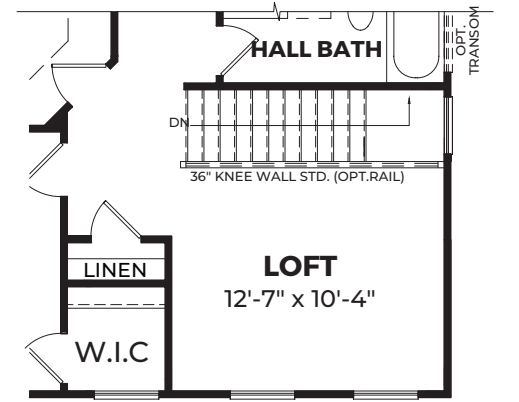

The Harrison

3 Bedrooms | 2 Bathrooms | 2-Car Garage | 2,063+ SF

Opt. Basement with Opt. Full Porch

EASTERN SEABOARD

EASTERN SEABOARD
FEATURING FRONT PORCH

FEDERAL FEATURING PORTICO

FEDERAL FEATURING FRONT PORCH

BASE PRICE	
HOMESITE NUMBER	
HOMESITE PREMIUM	
OPTIONS	
TOTAL	

MAIN LEVEL

Mudroom w/ Opt. Second Floor Laundry Room

First Floor @ Opt. Full Porch

MAIN LEVEL OPTIONS

Opt. Loft

Opt. Laundry Closet

UPPER LEVEL