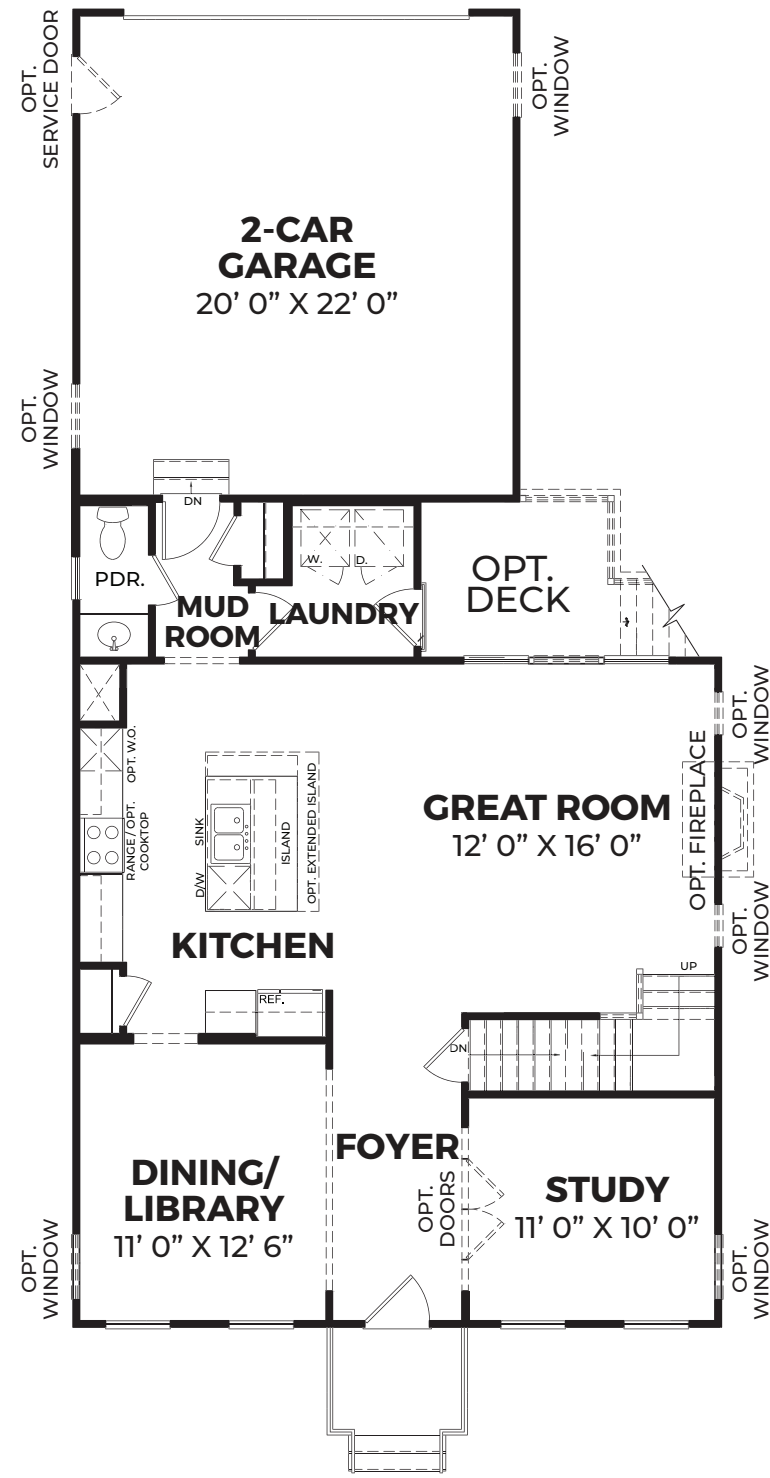

The Harrison

3 Bedrooms | 2 Bathrooms | 2-Car Garage | 2,063+ SF

Opt. Basement with Opt. Full Porch

EASTERN SEABOARD

EASTERN SEABOARD
FEATURING FRONT PORCH

FEDERAL FEATURING PORTICO

FEDERAL FEATURING FRONT PORCH

BASE PRICE	
HOMESITE NUMBER	
HOMESITE PREMIUM	
OPTIONS	
TOTAL	

MAIN LEVEL

Mudroom w/ Opt. Second Floor Laundry Room

First Floor @ Opt. Full Porch

MAIN LEVEL OPTIONS

Opt. Loft

Opt. Laundry Closet

UPPER LEVEL