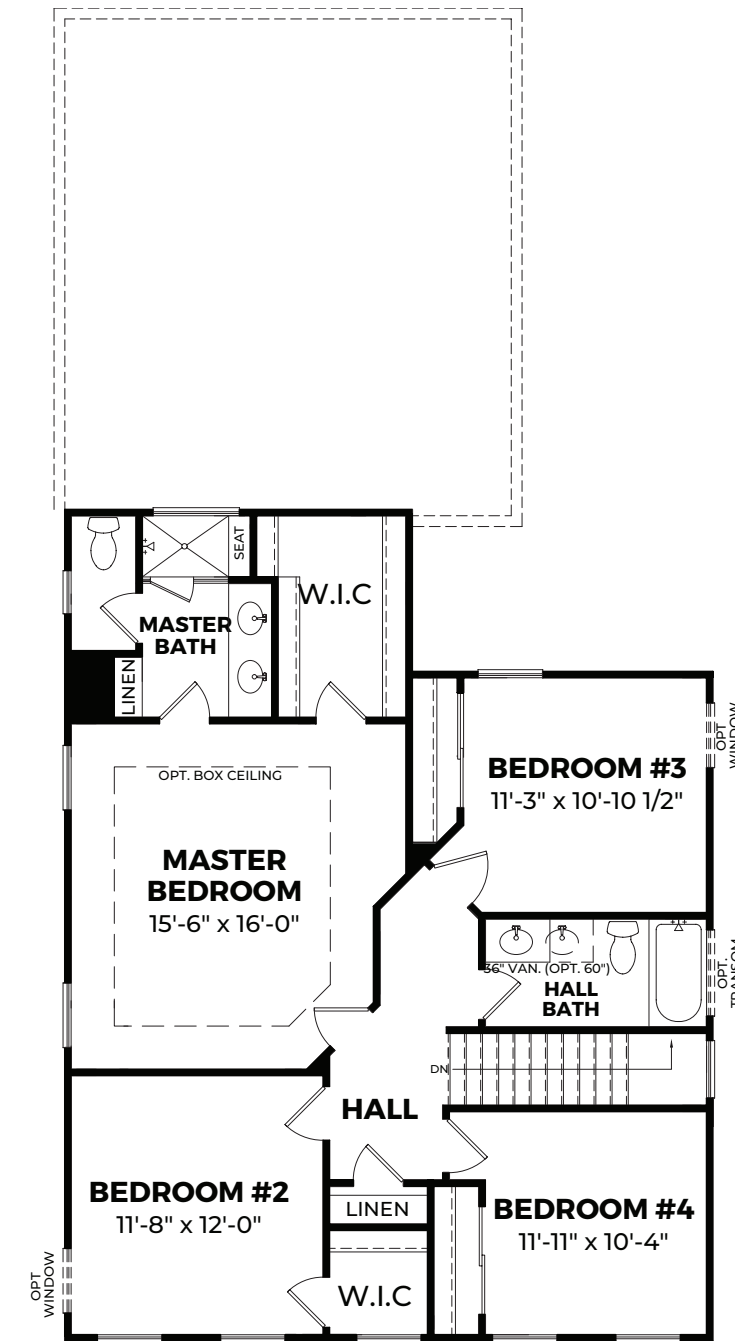

The Harrison

3 Bedrooms | 2 Bathrooms | 2-Car Garage | 2,063+ SF

Opt. Basement with Opt. Full Porch

EASTERN SEABOARD

EASTERN SEABOARD
FEATURING FRONT PORCH

FEDERAL FEATURING PORTICO

FEDERAL FEATURING FRONT PORCH

BASE PRICE	
HOMESITE NUMBER	
HOMESITE PREMIUM	
OPTIONS	
TOTAL	

MAIN LEVEL

Mudroom w/ Opt. Second Floor Laundry Room

First Floor @ Opt. Full Porch

MAIN LEVEL OPTIONS

Opt. Loft

Opt. Laundry Closet

UPPER LEVEL