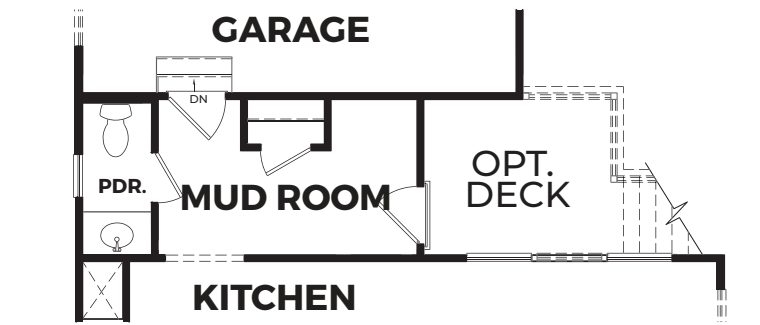

The Harrison

3 Bedrooms | 2 Bathrooms | 2-Car Garage | 2,063+ SF

Opt. Basement with Opt. Full Porch

EASTERN SEABOARD

EASTERN SEABOARD
FEATURING FRONT PORCH

FEDERAL FEATURING PORTICO

FEDERAL FEATURING FRONT PORCH

BASE PRICE	
HOMESITE NUMBER	
HOMESITE PREMIUM	
OPTIONS	
TOTAL	

MAIN LEVEL

Mudroom w/ Opt. Second Floor Laundry Room

First Floor @ Opt. Full Porch

MAIN LEVEL OPTIONS

Opt. Loft

Opt. Laundry Closet

UPPER LEVEL