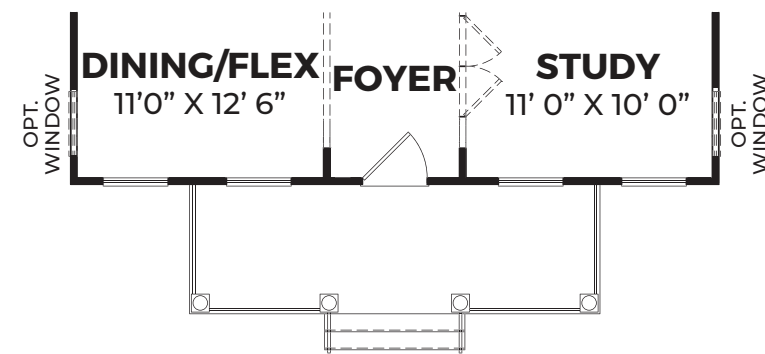

The Harrison

3 Bedrooms | 2 Bathrooms | 2-Car Garage | 2,063+ SF

Opt. Basement with Opt. Full Porch

EASTERN SEABOARD

EASTERN SEABOARD
FEATURING FRONT PORCH

FEDERAL FEATURING PORTICO

FEDERAL FEATURING FRONT PORCH

BASE PRICE	
HOMESITE NUMBER	
HOMESITE PREMIUM	
OPTIONS	
TOTAL	

MAIN LEVEL

Mudroom w/ Opt. Second Floor Laundry Room

First Floor @ Opt. Full Porch

MAIN LEVEL OPTIONS

Opt. Loft

Opt. Laundry Closet

UPPER LEVEL